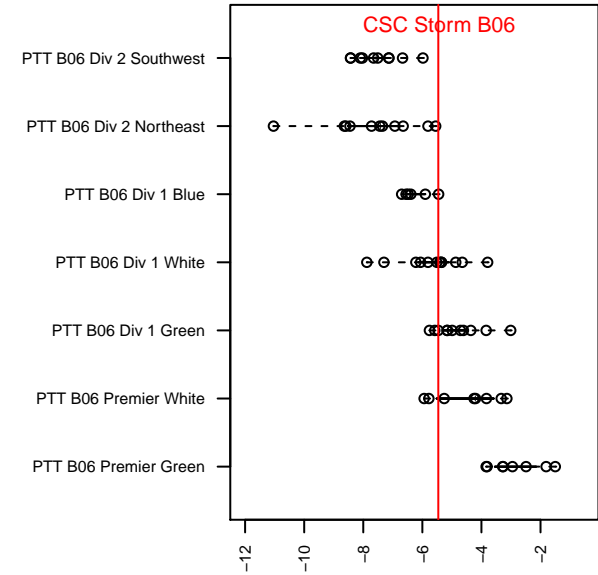

CSC Storm B06

Corvallis SC Storm
 Corvallis, OR
 B06 total strength=745
 attack=1.23 defense=0.56
 fall league = PTT B06 Div 1 Green
 spr league = Spr OYS B06 Div 1 White

alt names used:
 CSC 06B
 CORVALLIS CSC 06B (OR)
 CSC 06B
 Corvallis SC 06B
 Corvallis SC 06B
 Corvallis SC 06B

Venues played:
 2016 Capital Cup BU11 Silver
 2016 Beaverton Cup BU11 Silver
 2016 Bend Premier Cup Jack Jewsbury (Silver)
 2016 PTT B06 Division 1 Green
 2016 OYS Presidents Cup B06
 2016 Spr OYS B06 Division 1 White

**attack and defense variance (black dot)
relative to other teams
and top 10 in region**

**attack and defense rating
relative to others at age
and all opponents in last 13 months**

Performance relative to 13 month average