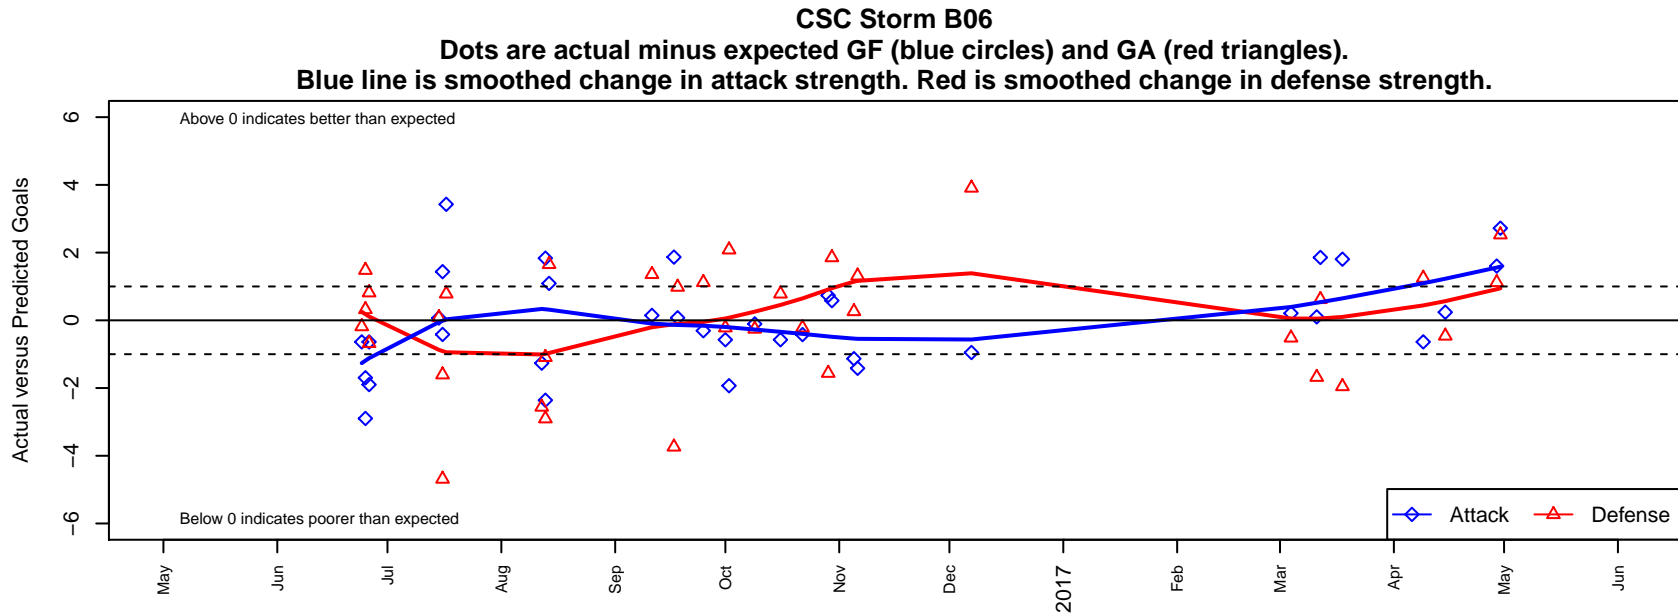

CSC Storm B06

Corvallis SC Storm
 Corvallis, OR
 B06 total strength=745
 attack=1.23 defense=0.56
 fall league = PTT B06 Div 1 Green
 spr league = Spr OYS B06 Div 1 White

alt names used:
 CSC 06B
 CORVALLIS CSC 06B (OR)
 CSC 06B
 Corvallis SC 06B
 Corvallis SC 06B
 Corvallis SC 06B

Venues played:
 2016 Capital Cup BU11 Silver
 2016 Beaverton Cup BU11 Silver
 2016 Bend Premier Cup Jack Jewsbury (Silver)
 2016 PTT B06 Division 1 Green
 2016 OYS Presidents Cup B06
 2016 Spr OYS B06 Division 1 White

**attack and defense variance (black dot)
relative to other teams
and top 10 in region**

**attack and defense rating
relative to others at age
and all opponents in last 13 months**

Performance relative to 13 month average