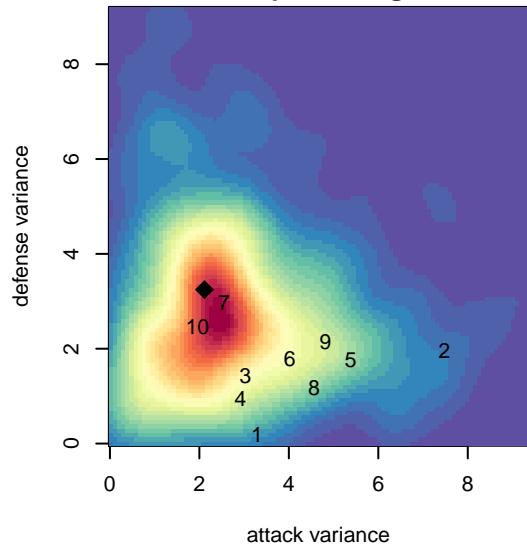

CSC Storm B06

Corvallis SC Storm
 Corvallis, OR
 B06 total strength=745
 attack=1.23 defense=0.56
 fall league = PTT B06 Div 1 Green
 spr league = Spr OYS B06 Div 1 White

alt names used:
 CSC 06B
 CORVALLIS CSC 06B (OR)
 CSC 06B
 Corvallis SC 06B
 Corvallis SC 06B
 Corvallis SC 06B

Venues played:
 2016 Capital Cup BU11 Silver
 2016 Beaverton Cup BU11 Silver
 2016 Bend Premier Cup Jack Jewsbury (Silver)
 2016 PTT B06 Division 1 Green
 2016 OYS Presidents Cup B06
 2016 Spr OYS B06 Division 1 White

**attack and defense variance (black dot)
relative to other teams
and top 10 in region**

**attack and defense rating
relative to others at age
and all opponents in last 13 months**

Performance relative to 13 month average