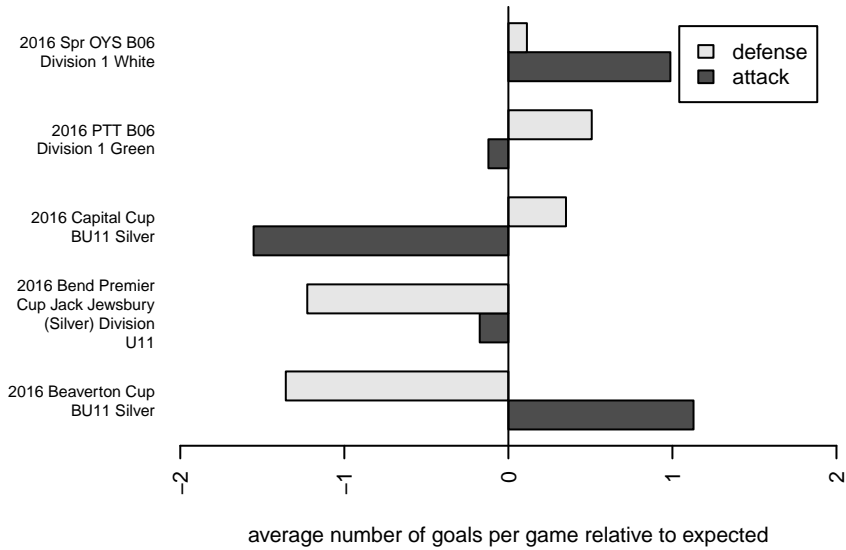

CSC Storm B06

Corvallis SC Storm
 Corvallis, OR
 B06 total strength=745
 attack=1.23 defense=0.56
 fall league = PTT B06 Div 1 Green
 spr league = Spr OYS B06 Div 1 White

alt names used:
 CSC 06B
 CORVALLIS CSC 06B (OR)
 CSC 06B
 Corvallis SC 06B
 Corvallis SC 06B
 Corvallis SC 06B

Venues played:
 2016 Capital Cup BU11 Silver
 2016 Beaverton Cup BU11 Silver
 2016 Bend Premier Cup Jack Jewsbury (Silver)
 2016 PTT B06 Division 1 Green
 2016 OYS Presidents Cup B06
 2016 Spr OYS B06 Division 1 White

**attack and defense variance (black dot)
relative to other teams
and top 10 in region**

**attack and defense rating
relative to others at age
and all opponents in last 13 months**

Performance relative to 13 month average